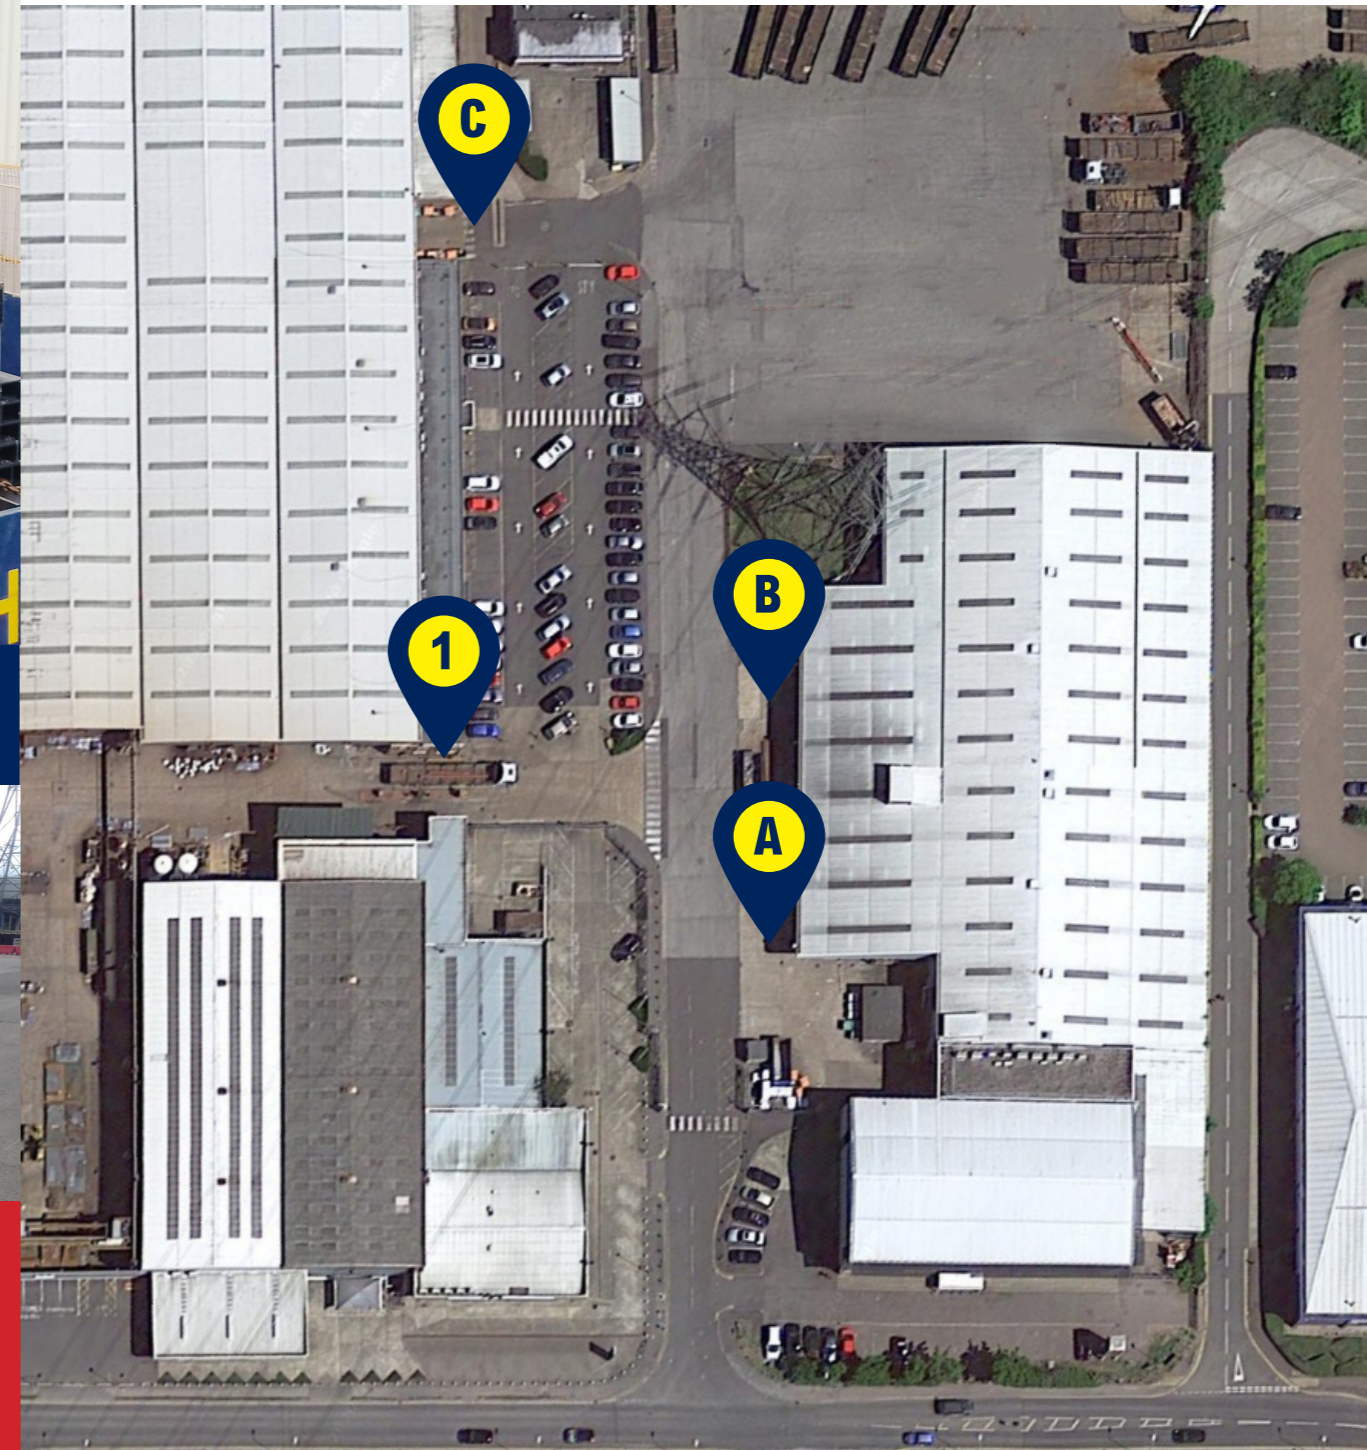

STEP 3. DEDICATED PICK UP POINT

Head to whichever pick up point you have been told to go to and wait in your vehicle until attended.

Call **01227 783390** if any issues.

A NON-FERROUS

B PLATE STORE

C STEEL WAREHOUSE

HGV COLLECTIONS

PPE COMPULSORY

NO ENTRY OR LOADING OF MATERIAL WITHOUT PPE

**FACE MASKS
MUST BE
WORN**

**HARD
HATS**

**HIGH
VISIBILITY
JACKETS**

**NO
OPEN TOE
SHOES**

**ARMS & LEGS
MUST BE
COVERED**